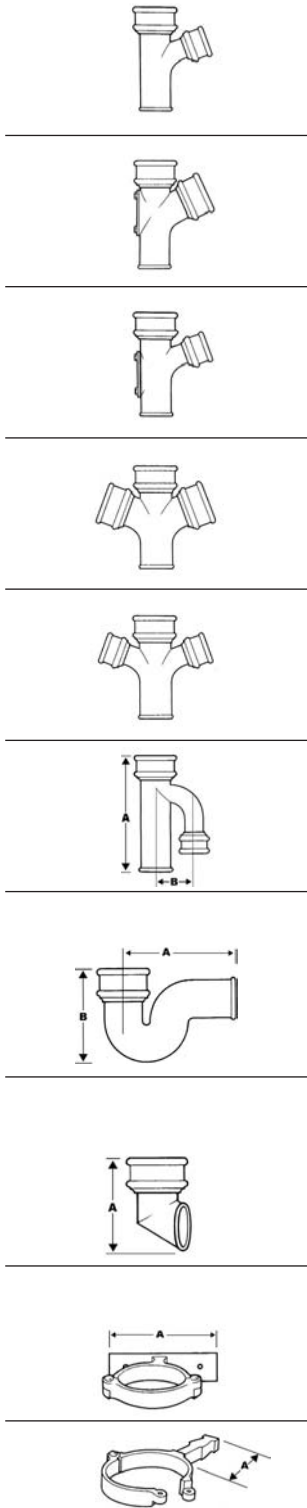

Branches						
Description	50mm (2")	65mm (2.5")	75mm (3")	90mm (3.5")	100mm (4")	150mm (6")
Unequal Available in 92.5°, 112.5°, or 135°		S2534	S3034	S3534	S4034	S6034
Equal with Door Available in 92.5°, 112.5°, or 135°	S2030D	S2530D	S3030D	S3530D	S4030D	S6030D
Unequal with Door Available in 92.5°, 112.5°, or 135°	S2534D	S3034D	S3534D	S4034D	S6034D	
Double Equal with Door Available in 92.5°, 112.5°, or 135°	S2056	S2556	S3056	S3556	S4056	S6056
Double Unequal with Door Available in 92.5°, 112.5°, or 135°		S2557	S3057	S3557	S4057	S6057
Anti-Syphon					S4039	
A					352mm	
B					150mm	
P Trap						
Description	50mm (2")	65mm (2.5")	75mm (3")	90mm (3.5")	100mm (4")	150mm (6")
P Trap	S2096	S2596	S3096	S3596	S4096	S6096
A	310mm	340mm	360mm	400mm	435mm	525mm
B	145mm	160mm	170mm	190mm	200mm	250mm
Shoes						
Description	50mm (2")	65mm (2.5")	75mm (3")	90mm (3.5")	100mm (4")	150mm (6")
Eared	S2051E	S2551E	S3051E	S3551E	S4051E	S6051E
Plain	S2051	S2551	S3051	S3551	S4051	S6051
A	190mm	212mm	255mm	270mm	306mm	386mm
Holderbats						
Description	50mm (2")	65mm (2.5")	75mm (3")	90mm (3.5")	100mm (4")	150mm (6")
Screw to Wall (to fit Socket)	S2060	S2560	S3060	S3560	S4060	S6060
A	235mm	250mm	260mm	280mm	295mm	325mm
Build-In (to fit Socket)	S2061	S2561	S3061	S3561	S4061	S6061
A	120mm	120mm	120mm	120mm	120mm	120mm